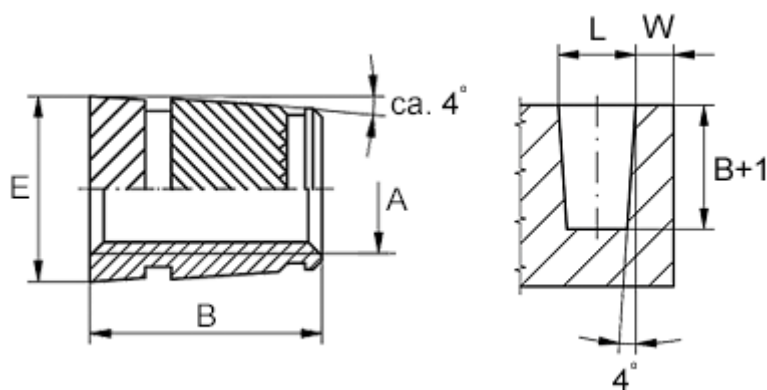

# Data Sheet

Article number: 12853100030800  
Description: KLEE-coil 853 100 030.800  
M3 brass

## Measures

Female thread A	= M3
Length B	= 5.5
Min distance to edge W	= 1.8
Outer diameter E	= 4.6
Recommended bore diameter $W + 0.1$	= 4.4